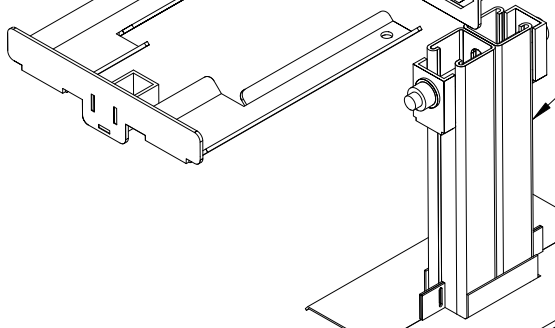

LOCKING FORK
MM - LF

CEILING PLATE
MM - CMKP2

Nigel Bates D.B.A.
Monger Mounts®
©All Rights Reserved

STRUT
MM - SS

CEILING BASIL
MM - CB

SNAP ON
STRUT COVERS
MM - SC

LOCKING SHROUD
MM - LB

LOCKING SHROUD
END PLATE

LOWER "L" CLIPS

STRUT YOKE

CROSS PLATE

NUT PLATE

UNIVERSAL
ADAPTER PLATE

PROJECTOR
INTERFACE COVER

PROJECTOR
INTERFACE PLATE

ASSEMBLY
MM - PRJ - MODEL #