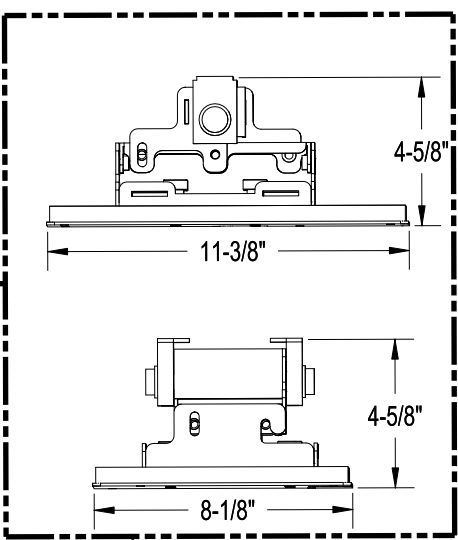

LOWER "L" CLIPS

STRUT YOKE

CROSS PLATE

NUT PLATE

UNIVERSAL
ADAPTER PLATE

PROJECTOR
INTERFACE COVER

PROJECTOR
INTERFACE PLATE

ASSEMBLY
MM - PRJ - MODEL #