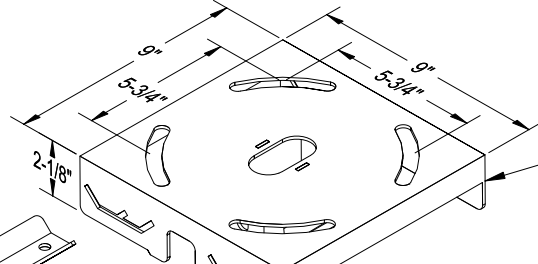

LOCKING FORK
MM - LF

CEILING PLATE
MM - CMKP2

Nigel Bates D.B.A.
Monger Mounts®
©All Rights Reserved

STRUT
MM - SS

CEILING BASIL
MM - CB

SNAP ON
STRUT COVERS
MM - SC

LOCKING SHROUD
MM - LB

LOCKING SHROUD
END PLATE

LOWER "L" CLIPS

STRUT YOKE

CROSS PLATE

NUT PLATE

UNIVERSAL
ADAPTER PLATE

PROJECTOR
INTERFACE COVER

PROJECTOR
INTERFACE PLATE

ASSEMBLY
MM - PRJ - MODEL #