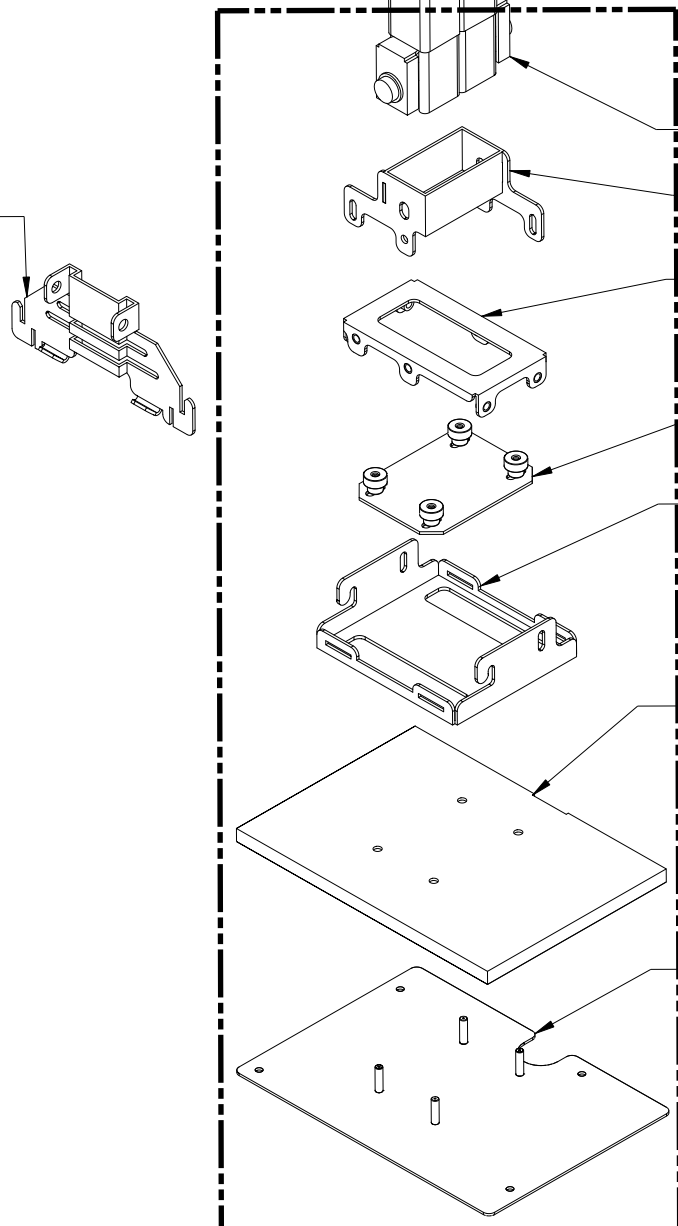

LOCKING FORK
MM - LF

CEILING PLATE
MM - CMKP2

Nigel Bates D.B.A.
Monger Mounts®
©All Rights Reserved

STRUT
MM - SS

CEILING BASIL
MM - CB

SNAP ON
STRUT COVERS
MM - SC

LOCKING SHROUD
MM - LB

LOCKING SHROUD
END PLATE

LOWER "L" CLIPS

STRUT YOKE

CROSS PLATE

NUT PLATE

UNIVERSAL
ADAPTER PLATE

PROJECTOR
INTERFACE COVER

PROJECTOR
INTERFACE PLATE

ASSEMBLY
MM - PRJ - MODEL #