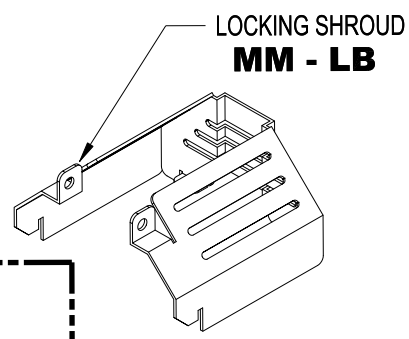

LOCKING FORK
MM - LF

CEILING PLATE
MM - CMKP2

Nigel Bates D.B.A.
Monger Mounts®
©All Rights Reserved

STRUT
MM - SS

CEILING BASIL
MM - CB

SNAP ON
STRUT COVERS
MM - SC

LOCKING SHROUD
MM - LB

LOCKING SHROUD
END PLATE

LOWER "L" CLIPS

STRUT YOKE

CROSS PLATE

NUT PLATE

UNIVERSAL
ADAPTER PLATE

PROJECTOR
INTERFACE COVER

PROJECTOR
INTERFACE PLATE

ASSEMBLY
MM - PRJ - MODEL #